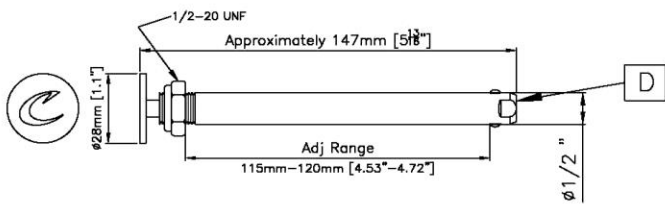

AXLE PINS

POS	Assy #	#	Parts #	QTY	Color	Remark	MSRP	NOTE
A	-	-	0173-300	1	Blk	Std Axle Pin (Short)	per 1pcs	2pcs/chair
B	-	-	0173-301	1	Blk	Std Axle Pin (Long)	per 1pcs	2pcs/chair
C	-	-	0173-305	1	Blk	Y-360 (Short)	per 1pcs	2pcs/chair
D	-	-	0173-310	1	Blk		per 1pcs	2pcs/chair
E	-	-	0173-315	1	Blk	Y-360 (Short) For Spinners	per 1pcs	2pcs/chair
F	-	-	0173-320	1	Blk	Mag (Short)	per 1pcs	2pcs/chair
G	-	-	0173-325	1	Blk		per 1pcs	2pcs/chair
H	-	-	0173-420	1	Blk	For Bite Hub	per 1pcs	2pcs/chair
I	-	-	0173-900	1	Blk	New STD	per 1pcs	2pcs/chair