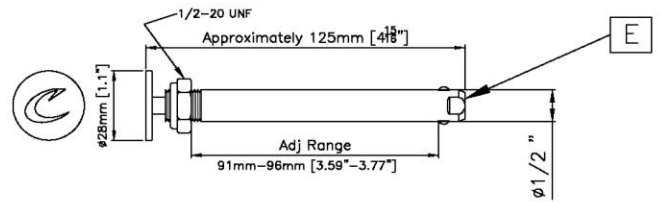

AXLE PINS

POS	Assy #	#	Parts #	QTY	Color	Remark	MSRP	NOTE
A	-	-	0173-300	1	Blk	Std Axle Pin (Short)	per 1pcs	2pcs/chair
B	-	-	0173-301	1	Blk	Std Axle Pin (Long)	per 1pcs	2pcs/chair
C	-	-	0173-305	1	Blk	Y-360 (Short)	per 1pcs	2pcs/chair
D	-	-	0173-310	1	Blk		per 1pcs	2pcs/chair
E	-	-	0173-315	1	Blk	Y-360 (Short) For Spinners	per 1pcs	2pcs/chair
F	-	-	0173-320	1	Blk	Mag (Short)	per 1pcs	2pcs/chair
G	-	-	0173-325	1	Blk		per 1pcs	2pcs/chair
H	-	-	0173-420	1	Blk	For Bite Hub	per 1pcs	2pcs/chair
I	-	-	0173-900	1	Blk	New STD	per 1pcs	2pcs/chair