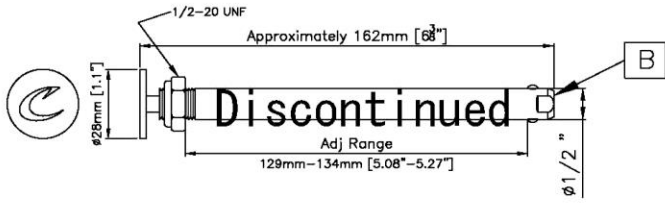

AXLE PINS

POS	Assy #	#	Parts #	QTY	Color	Remark	MSRP	NOTE
A	-	-	0173-300	1	Blk	Std Axle Pin (Short)	per 1pcs	2pcs/chair
B	-	-	0173-301	1	Blk	Std Axle Pin (Long)	per 1pcs	2pcs/chair
C	-	-	0173-305	1	Blk	Y-360 (Short)	per 1pcs	2pcs/chair
D	-	-	0173-310	1	Blk		per 1pcs	2pcs/chair
E	-	-	0173-315	1	Blk	Y-360 (Short) For Spinners	per 1pcs	2pcs/chair
F	-	-	0173-320	1	Blk	Mag (Short)	per 1pcs	2pcs/chair
G	-	-	0173-325	1	Blk		per 1pcs	2pcs/chair
H	-	-	0173-420	1	Blk	For Bite Hub	per 1pcs	2pcs/chair
I	-	-	0173-900	1	Blk	New STD	per 1pcs	2pcs/chair