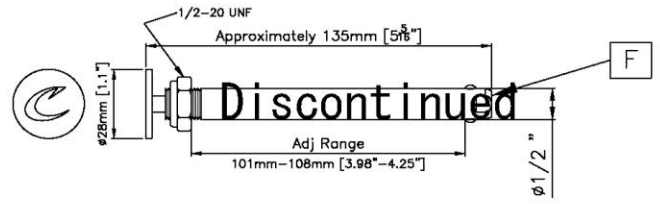

AXLE PINS

POS	Assy #	#	Parts #	QTY	Color	Remark	MSRP	NOTE
A	-	-	0173-300	1	Blk	Std Axle Pin (Short)	per 1pcs	2pcs/chair
B	-	-	0173-301	1	Blk	Std Axle Pin (Long)	per 1pcs	2pcs/chair
C	-	-	0173-305	1	Blk	Y-360 (Short)	per 1pcs	2pcs/chair
D	-	-	0173-310	1	Blk		per 1pcs	2pcs/chair
E	-	-	0173-315	1	Blk	Y-360 (Short) For Spinners	per 1pcs	2pcs/chair
F	-	-	0173-320	1	Blk	Mag (Short)	per 1pcs	2pcs/chair
G	-	-	0173-325	1	Blk		per 1pcs	2pcs/chair
H	-	-	0173-420	1	Blk	For Bite Hub	per 1pcs	2pcs/chair
I	-	-	0173-900	1	Blk	New STD	per 1pcs	2pcs/chair