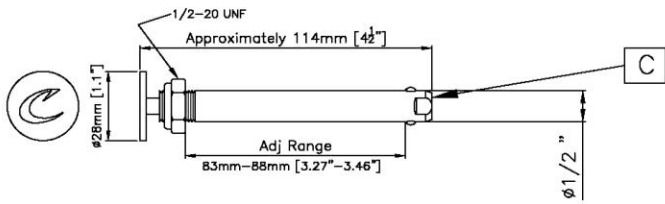

AXLE PINS

POS	Assy #	#	Parts #	QTY	Color	Remark	MSRP	NOTE
A	-	-	0173-300	1	Blk	Std Axle Pin (Short)	per 1pcs	2pcs/chair
B	-	-	0173-301	1	Blk	Std Axle Pin (Long)	per 1pcs	2pcs/chair
C	-	-	0173-305	1	Blk	Y-360 (Short)	per 1pcs	2pcs/chair
D	-	-	0173-310	1	Blk		per 1pcs	2pcs/chair
E	-	-	0173-315	1	Blk	Y-360 (Short) For Spinners	per 1pcs	2pcs/chair
F	-	-	0173-320	1	Blk	Mag (Short)	per 1pcs	2pcs/chair
G	-	-	0173-325	1	Blk		per 1pcs	2pcs/chair
H	-	-	0173-420	1	Blk	For Bite Hub	per 1pcs	2pcs/chair
I	-	-	0173-900	1	Blk	New STD	per 1pcs	2pcs/chair