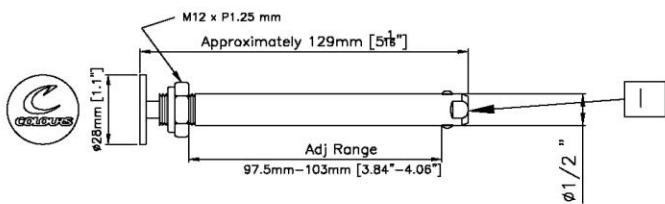

AXLE PINS

POS	Assy #	#	Parts #	QTY	Color	Remark	MSRP	NOTE
A	-	-	0173-300	1	Blk	Std Axle Pin (Short)	per 1pcs	2pcs/chair
B	-	-	0173-301	1	Blk	Std Axle Pin (Long)	per 1pcs	2pcs/chair
C	-	-	0173-305	1	Blk	Y-360 (Short)	per 1pcs	2pcs/chair
D	-	-	0173-310	1	Blk		per 1pcs	2pcs/chair
E	-	-	0173-315	1	Blk	Y-360 (Short) For Spinners	per 1pcs	2pcs/chair
F	-	-	0173-320	1	Blk	Mag (Short)	per 1pcs	2pcs/chair
G	-	-	0173-325	1	Blk		per 1pcs	2pcs/chair
H	-	-	0173-420	1	Blk	For Bite Hub	per 1pcs	2pcs/chair
I	-	-	0173-900	1	Blk	New STD	per 1pcs	2pcs/chair