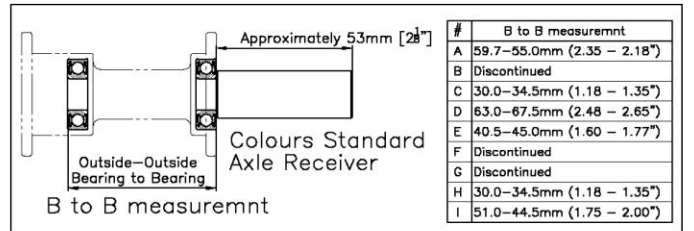

AXLE PINS

POS	Assy #	#	Parts #	QTY	Color	Remark	MSRP	NOTE
A	-	-	0173-300	1	Blk	Std Axle Pin (Short)	per 1pcs	2pcs/chair
B	-	-	0173-301	1	Blk	Std Axle Pin (Long)	per 1pcs	2pcs/chair
C	-	-	0173-305	1	Blk	Y-360 (Short)	per 1pcs	2pcs/chair
D	-	-	0173-310	1	Blk		per 1pcs	2pcs/chair
E	-	-	0173-315	1	Blk	Y-360 (Short) For Spinners	per 1pcs	2pcs/chair
F	-	-	0173-320	1	Blk	Mag (Short)	per 1pcs	2pcs/chair
G	-	-	0173-325	1	Blk		per 1pcs	2pcs/chair
H	-	-	0173-420	1	Blk	For Bite Hub	per 1pcs	2pcs/chair
I	-	-	0173-900	1	Blk	New STD	per 1pcs	2pcs/chair