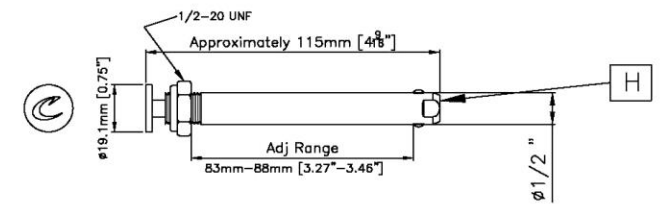

AXLE PINS

POS	Assy #	#	Parts #	QTY	Color	Remark	MSRP	NOTE
A	-	-	0173-300	1	Blk	Std Axle Pin (Short)	per 1pcs	2pcs/chair
B	-	-	0173-301	1	Blk	Std Axle Pin (Long)	per 1pcs	2pcs/chair
C	-	-	0173-305	1	Blk	Y-360 (Short)	per 1pcs	2pcs/chair
D	-	-	0173-310	1	Blk		per 1pcs	2pcs/chair
E	-	-	0173-315	1	Blk	Y-360 (Short) For Spinners	per 1pcs	2pcs/chair
F	-	-	0173-320	1	Blk	Mag (Short)	per 1pcs	2pcs/chair
G	-	-	0173-325	1	Blk		per 1pcs	2pcs/chair
H	-	-	0173-420	1	Blk	For Bite Hub	per 1pcs	2pcs/chair
I	-	-	0173-900	1	Blk	New STD	per 1pcs	2pcs/chair