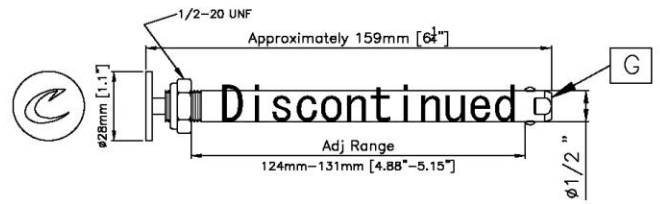

AXLE PINS

POS	Assy #	#	Parts #	QTY	Color	Remark	MSRP	NOTE
A	-	-	0173-300	1	Blk	Std Axle Pin (Short)	per 1pcs	2pcs/chair
B	-	-	0173-301	1	Blk	Std Axle Pin (Long)	per 1pcs	2pcs/chair
C	-	-	0173-305	1	Blk	Y-360 (Short)	per 1pcs	2pcs/chair
D	-	-	0173-310	1	Blk		per 1pcs	2pcs/chair
E	-	-	0173-315	1	Blk	Y-360 (Short) For Spinners	per 1pcs	2pcs/chair
F	-	-	0173-320	1	Blk	Mag (Short)	per 1pcs	2pcs/chair
G	-	-	0173-325	1	Blk		per 1pcs	2pcs/chair
H	-	-	0173-420	1	Blk	For Bite Hub	per 1pcs	2pcs/chair
I	-	-	0173-900	1	Blk	New STD	per 1pcs	2pcs/chair