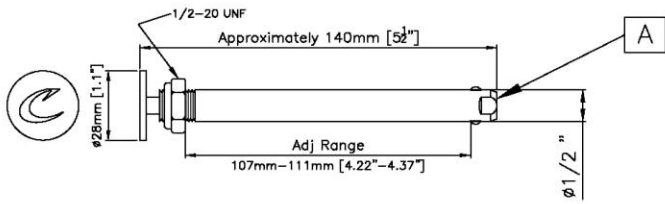

AXLE PINS

POS	Assy #	#	Parts #	QTY	Color	Remark	MSRP	NOTE
A	-	-	0173-300	1	Blk	Std Axle Pin (Short)	per 1pcs	2pcs/chair
B	-	-	0173-301	1	Blk	Std Axle Pin (Long)	per 1pcs	2pcs/chair
C	-	-	0173-305	1	Blk	Y-360 (Short)	per 1pcs	2pcs/chair
D	-	-	0173-310	1	Blk		per 1pcs	2pcs/chair
E	-	-	0173-315	1	Blk	Y-360 (Short) For Spinners	per 1pcs	2pcs/chair
F	-	-	0173-320	1	Blk	Mag (Short)	per 1pcs	2pcs/chair
G	-	-	0173-325	1	Blk		per 1pcs	2pcs/chair
H	-	-	0173-420	1	Blk	For Bite Hub	per 1pcs	2pcs/chair
I	-	-	0173-900	1	Blk	New STD	per 1pcs	2pcs/chair